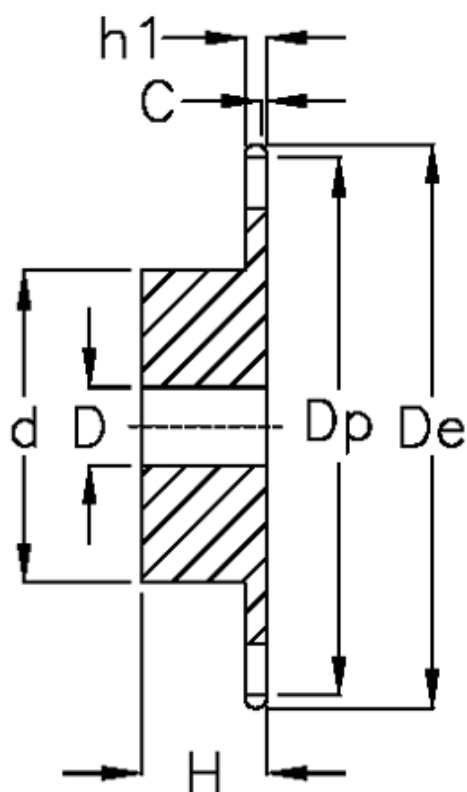

Article number: 616081006021

Description: Sprocket 10 B-1 Z=21 simplex
predrilled, Rustfast

Measures

C = 1.6

d = 75

D = $16 \pm 0,5$

De = 113.4

Dp = 106.52

For chain size = 5/8" x 3/8"

For chain type = 10 B-1

H = 30

h1 = 9.1

Number of teeth = 21